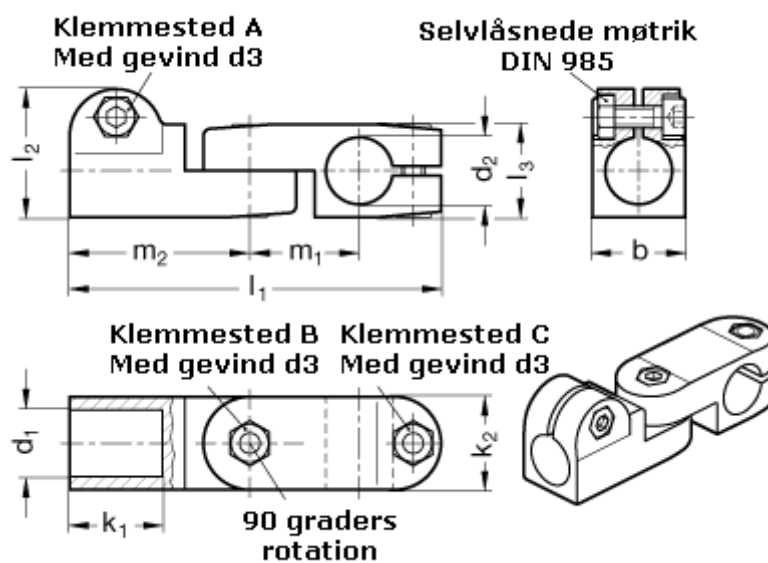

Article number: 20287B14B122SW

Description: E+G swivel clamp
GN287-B14-B12-2-SW

Measures

$b = 25$

$d_1 = B14$

$d_2 = B12$

$d_3 = M 6$

$k_1 = 25$

$k_2 = 25$

$l_1 = 100$

$l_2 = 34.5$

$m_1 = 29.5$

$m_2 = 48.5$